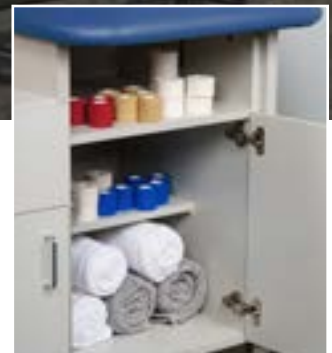

HomeTeam Tables, Cabinet Style Taping Stations with Flat Tops

Drawer Storage

Cabinet Storage

7299-36
36" Cabinet-style,
2-Seat, Taping
Station with Flat Tops

Two-Seat Stations

- Two stations with flat tops
- Easy-clean, 1.5" laminate construction
- Easy access shelf under each seat
- Drawer and doors storage
- Locking drawer
- One shelf behind each front door
- Rear door storage on both ends
- Tough, knit-backed, vinyl upholstery
- 650 lbs combined load and force capacity