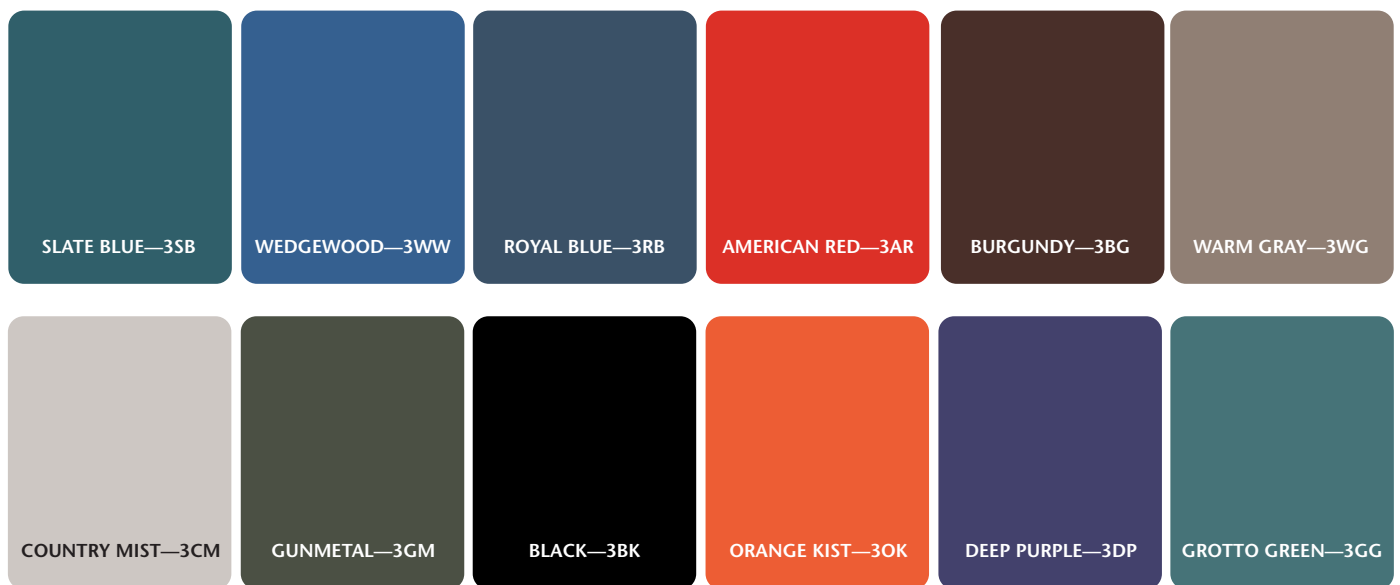

**80330 SPECIFICATIONS**

Overall	76" L x 27" W x 18-35" H
Backrest	38" L x 27" W
Footrest	13" L x 27" W

**Standard Upholstery Colors**

*NOTE: Other colors may be available by request, although it may result in longer wait times for delivery.*