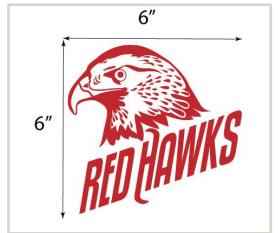

824 Option
 Laminate Door with Team Logo

729 Option
 Team Logo Wall Sticker
 24" x 24" Max

831 Option
 Team Logo Wall Sticker
 12" x 12" Max

830 Option
 Team Logo Wall Sticker
 6" x 6" Max

Laminate/PVC Colors