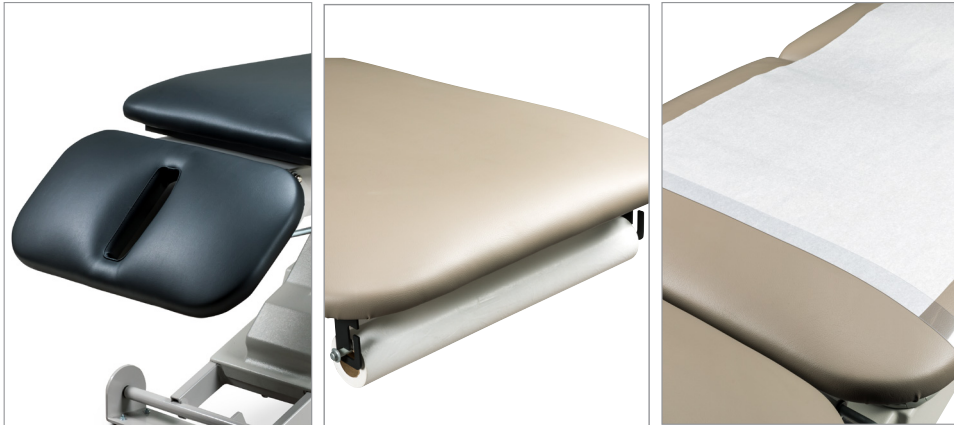

E-Series, Power Table with Adjustable Backrest and Drop Section

MODEL 86300

- Features an adjustable, pneumatic backrest and friction lock drop section which are accessible from either side
- Solid, standard drop section (may be ordered with a nose hole as an option) (Please specify when ordering)
- Electric power height adjustment with foot control
- Ultra-strong, uni-frame base and top construction
- Heavy duty, all welded, lift mechanism
- Durable gray powder-coated steel frame
- Self-lubricating pivot points
- Smooth 110 volt electric height adjustment
- Power supply and motor meets UL 60601-1 and CAN/CSA C22.2 601.1
- Hands-free low voltage foot control
- Easy service, self contained, electrical components
- Seamless, rounded corner, upholstered top
- 1.5" (4 cm) ultra-firm padding
- Low height may help achieve ADA tax credit
- Customize with options
- Made in the USA by Clinton Industries
- 450 lbs. (204 kg) load capacity under normal use

SPECIFICATIONS

Overall	72" L x 27" W x 18.5 –35.5" H
Backrest	38" L x 27" W
Drop Section	13" L x 27" W

California residents please be advised of the following, pursuant to Proposition 65:

 **WARNING:** This product can expose you to chemicals, including chromium, which is known to the State of California to cause cancer or reproductive toxicity. For more information go to www.P65Warnings.ca.gov. 1

034 Paper Dispenser/Holder Combo — Paper dispenser and paper cutter ordered as one option

Standard Upholstery Colors

NOTE: Other colors may be available by request, although it may result in upcharges and longer lead times.