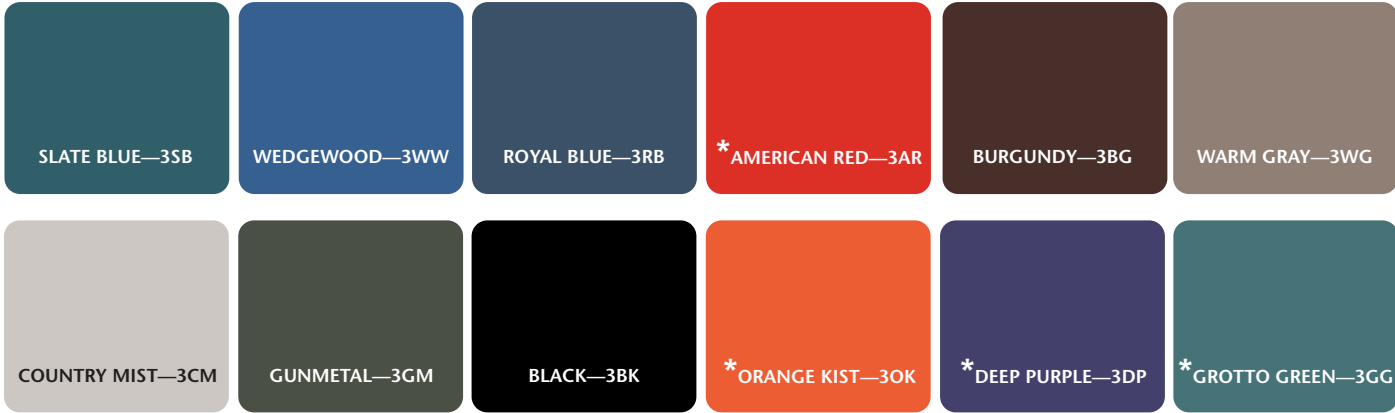

1

80100 SPECIFICATIONS

Overall	72" L x 27" W x 18-35" H
---------	--------------------------

Standard Upholstery Colors *NOTE: Other colors may be available by request, although it may result in upcharges and longer lead times.*

***UPCHARGE FOR THESE SPECIAL COLORS**

NOTE: Due to the variations in computer monitors, tablets, smartphones, other electronic displays and printers, actual colors may vary. Actual samples are available in most cases.