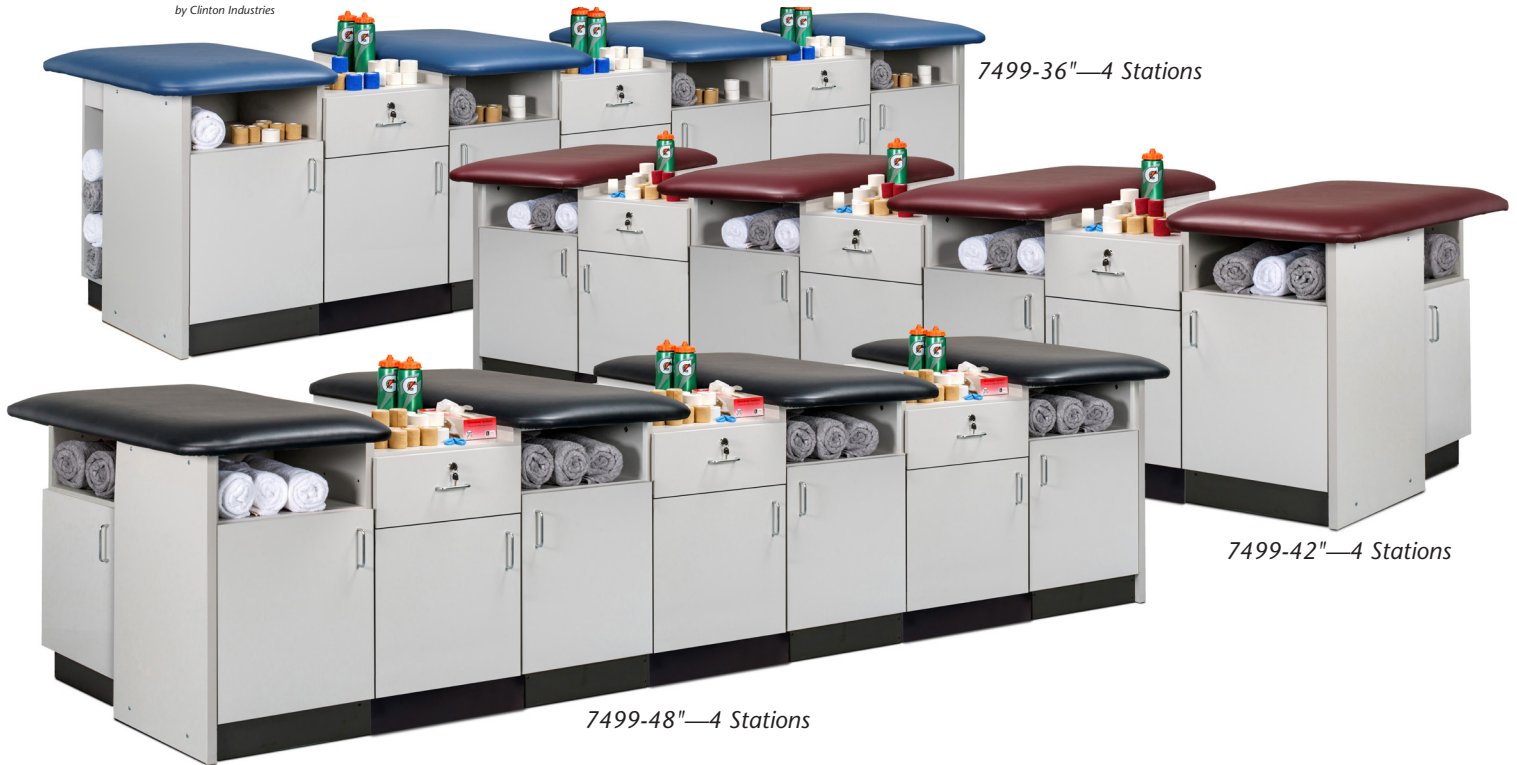

4-Station, Cabinet Style, Taping Stations

7499-36"—4 Stations

7499-42"—4 Stations

7499-48"—4 Stations

- Four stations with flat tops
- 36", 42" & 48" Sizes
- Easy-clean, 1.5" laminate construction
- Easy access shelf under each seat
- Standard drawer and doors storage
- Locking drawer
- One shelf behind each front door under seat
- Side compartment on 36" model
- Side cubbie & door storage on 42" & 48" models
- Rear door access behind connecting sections
- Tough, knit-backed, vinyl upholstery
- Easy modular assembly
- 650 lbs combined load and force capacity

7499-36 Specifications

Each Station Seat — 36" D x 27" W
 Seat Height — 36"
 Total Width — 162.5"

7499-42 Specifications

Each Station Seat — 42" D x 27" W
 Seat Height — 36"
 Total Width — 162.5"

7499-48 Specifications

Each Station Seat — 48" D x 27" W
 Seat Height — 36"
 Total Width — 162.5"

Drawer Storage

Cabinet Storage

Prop 65 Warning

! **WARNING:** This product can expose you to chemicals, including chromium, which is known to the State of California to cause cancer or reproductive toxicity. For more information go to www.P65Warnings.ca.gov.

Options

710 Option
 Door & Drawer Locks

711 Option
 Full Extension,
 Pull-Out Tray

712 Option
 2-Drawer Conversion

713 Option
 3-Drawer Conversion

714 Option
 42" Height Seat

715 Option
 Trash Receptacle

717 Option
 Upholstered Wall
 Mounted Backrest Pad