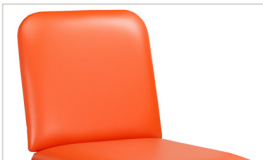

712 Option
small pull-out drawer under the seat section

714 Option
3 drawers under seat section

717 Option
3 drawers under connecting cabinet section

Other Options

716 Option
75° Fixed Backrest

713 Option
Trash Receptacle

710 Option
Door & Drawer Locks

715 Option
Hook & Loop Mounted Backrest Pad

718-D Option
Laminate Logo Door

719 Option
Vinyl Logo Sticker

Laminate Colors

Dark Cherry

Maple

Gray