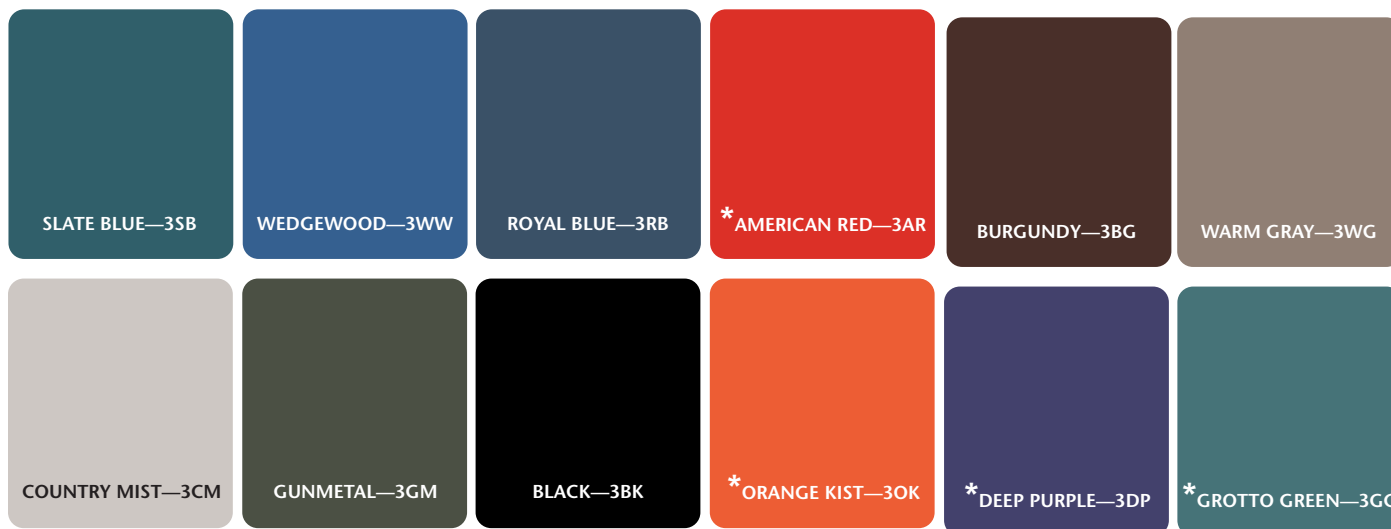

MODEL 60 SPECIFICATIONS

20" L x 13" W x 3" H

MODEL 60

- Firm high density urethane foam core
- Knit-backed, sewn, vinyl cover with hook and loop closure
- Easy-clean surface

NOTE: If no vinyl color is selected, Royal Blue will be used.

2

Standard Upholstery Colors

NOTE: Other colors may be available by request, although it may result in upcharges and longer lead times.

***UPCHARGE FOR THESE SPECIAL COLORS**

NOTE: Due to the variations in computer monitors, tablets, smartphones, other electronic displays and printers, actual colors may vary. Actual samples are available in most cases.