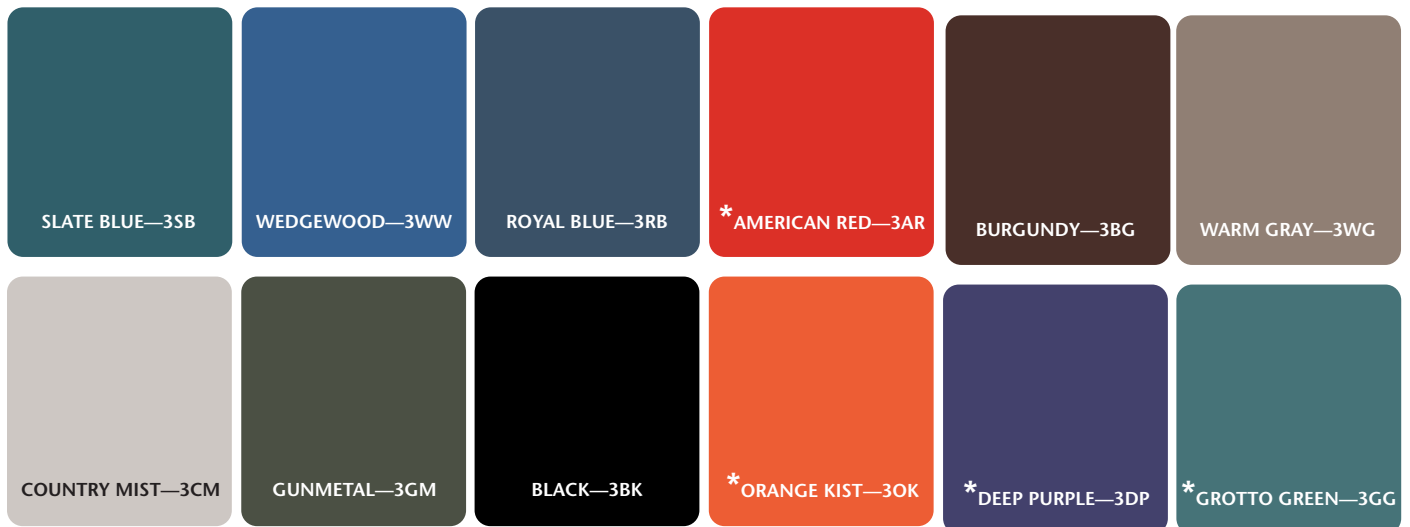

MODEL 60

- Firm high density urethane foam core
- Knit-backed, sewn, vinyl cover
- Easy-clean surface

MODEL 60 SPECIFICATIONS

20" L x 13" W x 3" H

California residents please be advised of the following, pursuant to Proposition 65:

NOTE: If no vinyl color is selected, Royal Blue will be used.

Standard Upholstery Colors

NOTE: Other colors may be available by request, although it may result in upcharges and longer lead times.

***UPCHARGE FOR THESE SPECIAL COLORS**

NOTE: Due to the variations in computer monitors, tablets, smartphones, other electronic displays and printers, actual colors may vary. Actual samples are available in most cases.