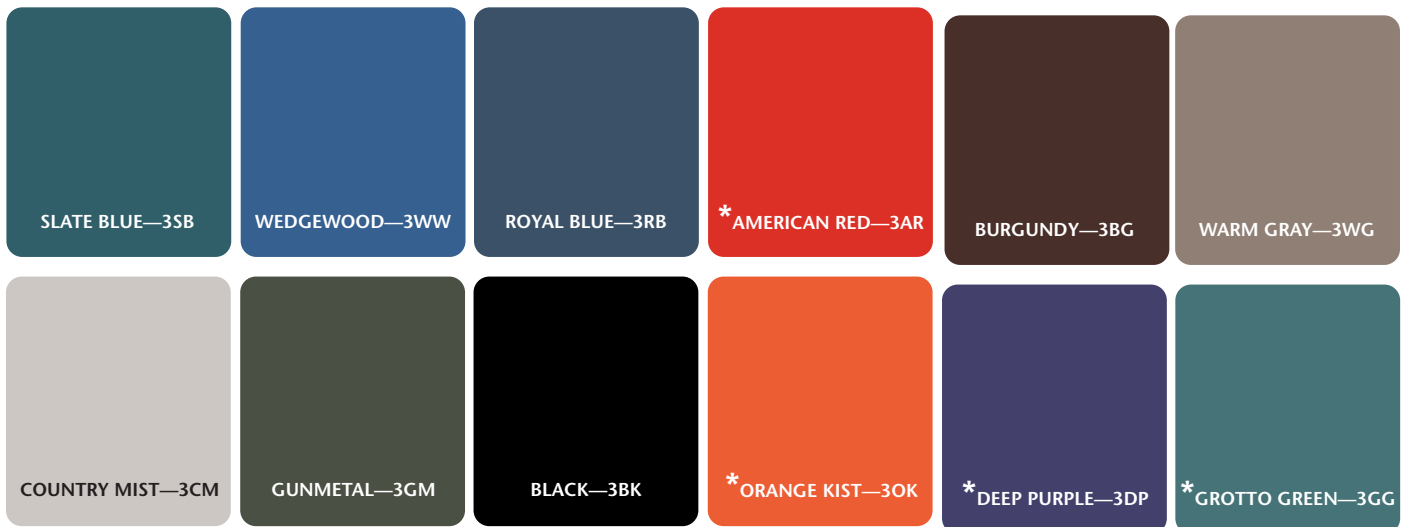

**MODEL 57**

- Firm high density urethane foam core
- 20° incline
- Knit-backed, sewn, vinyl cover
- Easy-clean surface

MODEL 57 SPECIFICATIONS

20" W x 32" D x 12" H at tall end

California residents please be advised of the following, pursuant to Proposition 65:

*NOTE: If no vinyl color is selected, Royal Blue will be used.*

**!** **WARNING:** This product can expose you to chemicals, including diisononyl phthalate (DINP), which is known to the State of California to cause cancer. For more information go to [www.P65Warnings.ca.gov](http://www.P65Warnings.ca.gov). **2**

**Standard Upholstery Colors**

*NOTE: Other colors may be available by request, although it may result in upcharges and longer lead times.*

**\*UPCHARGE FOR THESE SPECIAL COLORS**

*NOTE: Due to the variations in computer monitors, tablets, smartphones, other electronic displays and printers, actual colors may vary. Actual samples are available in most cases.*