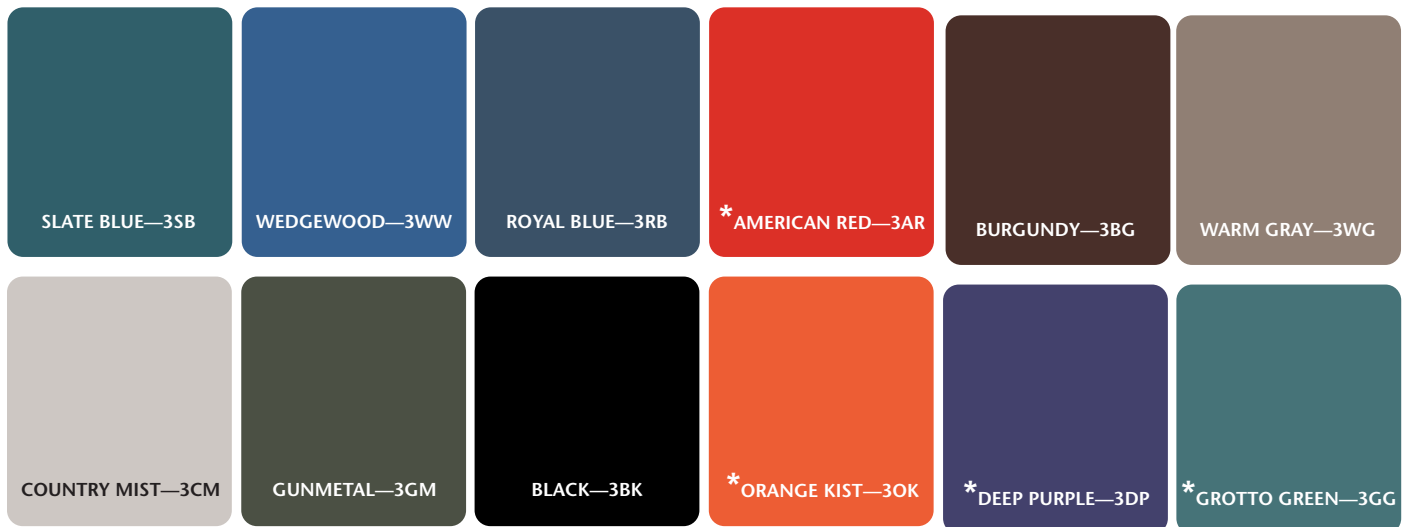

**MODEL 56**

- Firm high density urethane foam core
- 18° incline
- Knit-backed, sewn, vinyl cover
- Easy-clean surface

MODEL 56 SPECIFICATIONS

24" W x 18" D x 6" H at tall end

California residents please be advised of the following, pursuant to Proposition 65:

*NOTE: If no vinyl color is selected, Royal Blue will be used.*

**Standard Upholstery Colors**

*NOTE: Other colors may be available by request, although it may result in upcharges and longer lead times.*