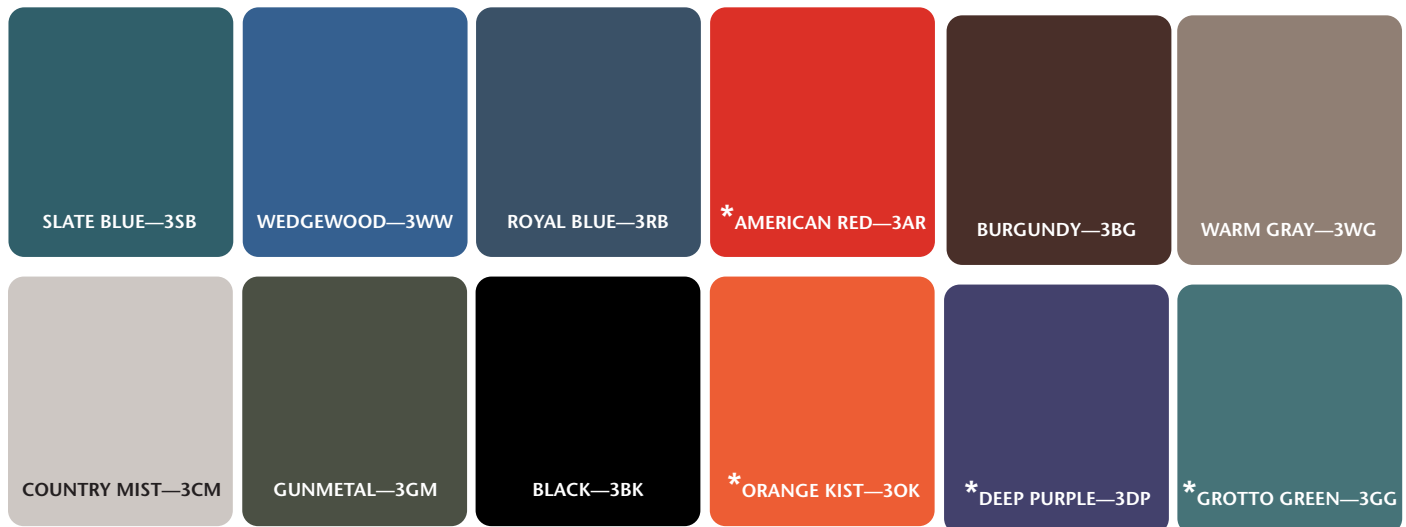

MODEL 54

- Firm high density urethane foam core
- Knit-backed, sewn, vinyl cover
- Easy-clean surface

NOTE: If no vinyl color is selected, Royal Blue will be used.

MODEL 54 SPECIFICATIONS

12" L x 8" W x 6" H

2

Standard Upholstery Colors

NOTE: Other colors may be available by request, although it may result in upcharges and longer lead times.

***UPCHARGE FOR THESE SPECIAL COLORS**

NOTE: Due to the variations in computer monitors, tablets, smartphones, other electronic displays and printers, actual colors may vary. Actual samples are available in most cases.