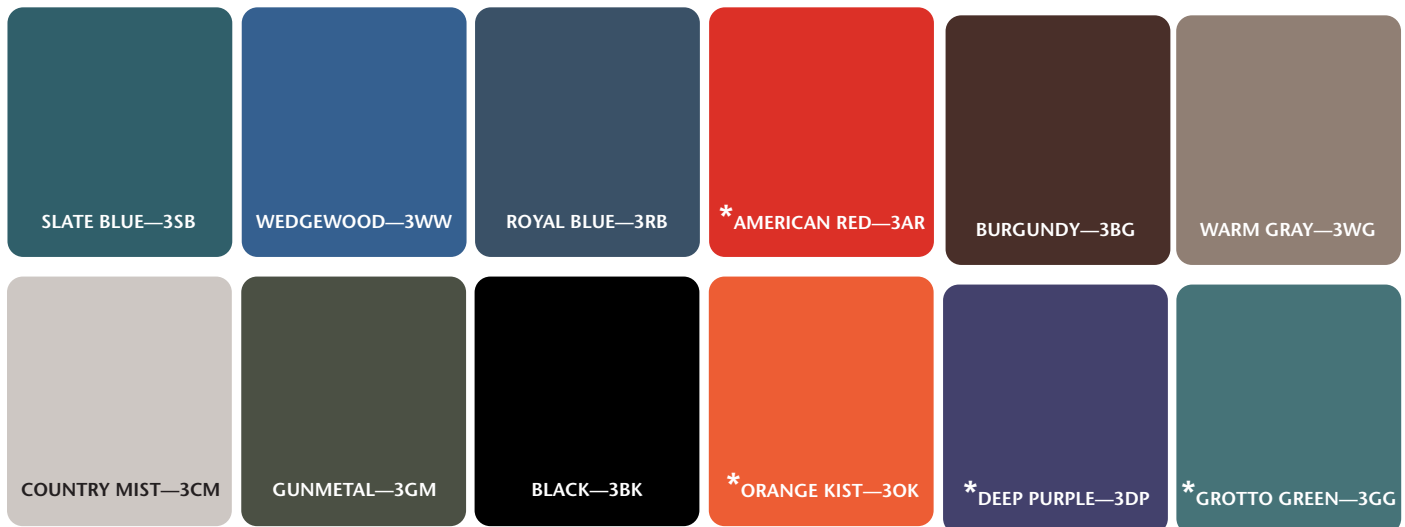

MODEL 53

- Firm high density urethane foam core
- Knit-backed, sewn, vinyl cover
- Easy-clean surface

MODEL 53 SPECIFICATIONS

12" L x 8" W x 3" H

California residents please be advised of the following, pursuant to Proposition 65:

2

NOTE: If no vinyl color is selected, Royal Blue will be used.

Standard Upholstery Colors

NOTE: Other colors may be available by request, although it may result in upcharges and longer lead times.

***UPCHARGE FOR THESE SPECIAL COLORS**

NOTE: Due to the variations in computer monitors, tablets, smartphones, other electronic displays and printers, actual colors may vary. Actual samples are available in most cases.