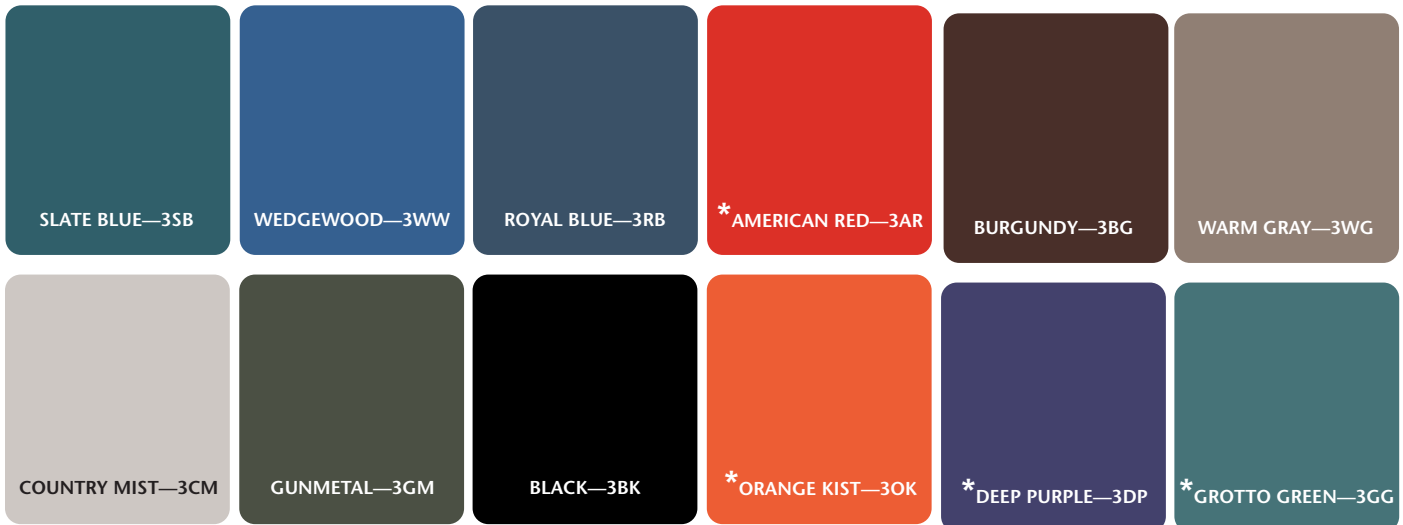

MODEL 52

- Firm high density urethane foam core
- Knit-backed, sewn, vinyl cover
- Easy-clean surface

NOTE: If no vinyl color is selected, Royal Blue will be used.

MODEL 52 SPECIFICATIONS

18" L x 8" W x 6" H

2

Standard Upholstery Colors

NOTE: Other colors may be available by request, although it may result in upcharges and longer lead times.

***UPCHARGE FOR THESE SPECIAL COLORS**

NOTE: Due to the variations in computer monitors, tablets, smartphones, other electronic displays and printers, actual colors may vary. Actual samples are available in most cases.