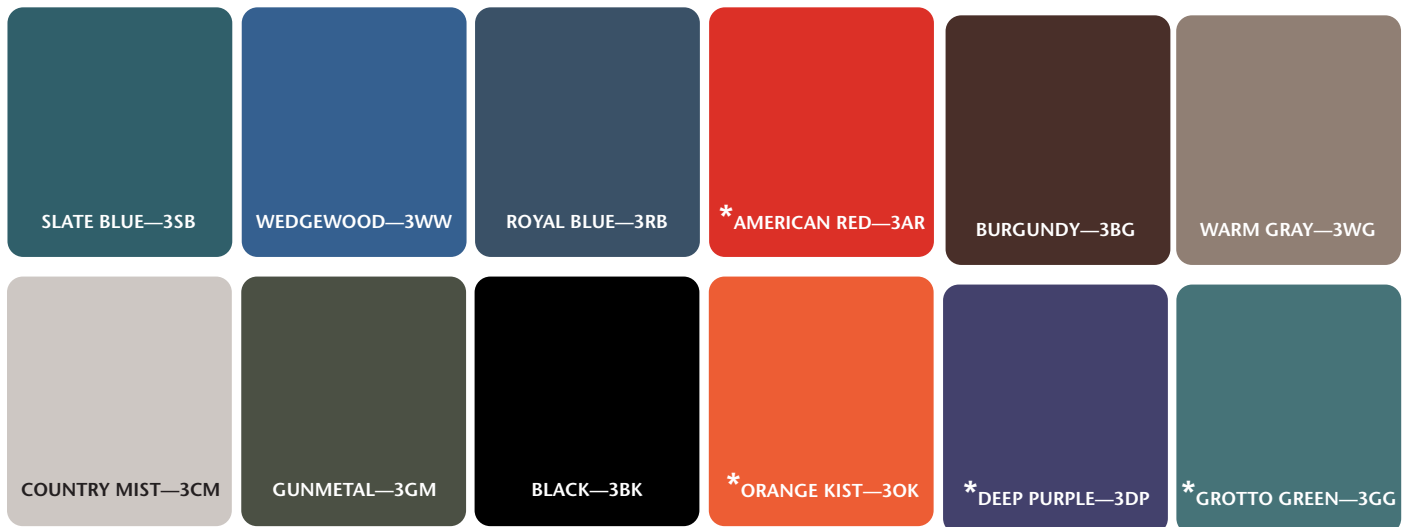

**MODEL 50**

- Firm high density urethane foam core
- Knit-backed, sewn, vinyl cover
- Easy-clean surface

*NOTE: If no vinyl color is selected, Royal Blue will be used.*

MODEL 50 SPECIFICATIONS

6" D x 24" L

**2**

**Standard Upholstery Colors**

*NOTE: Other colors may be available by request, although it may result in upcharges and longer lead times.*

**\*UPCHARGE FOR THESE SPECIAL COLORS**

*NOTE: Due to the variations in computer monitors, tablets, smartphones, other electronic displays and printers, actual colors may vary. Actual samples are available in most cases.*