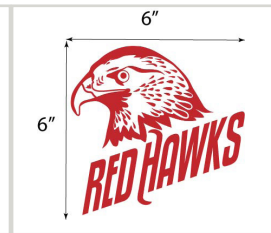

824 Option
 Team Logo Laminate Doors
 Classic Style

721 Option
 Team Logo Side Panels/
 Classic

728 Option
 Team Logo Vinyl Sticker on
 Classic Table Frame

729 Option
 Team Logo Wall Sticker
 24" x 24" Max

831 Option
 Team Logo Wall Sticker
 12" x 12" Max

830 Option
 Team Logo Wall Sticker
 6" x 6" Max

042
 Cart Option

043
 Cart Option

824-CM
 Laminate Front with logo Option

Laminate/PVC Colors

Dark Cherry

Maple