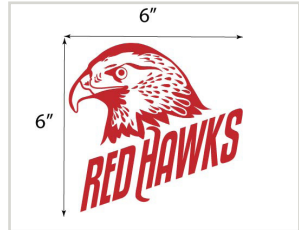

830 Option
Team Logo Wall Sticker
6" x 6" Max