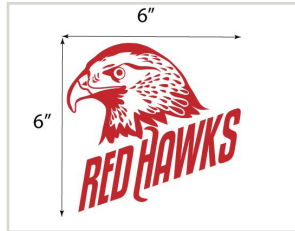

055 Option/17061 only
 Drawer Locks

721 Option
 Team Logo Side Panels/
 Classic

728 Option
 Team Logo Vinyl Sticker on
 Classic Table Frame

729 Option
 Team Logo Wall Sticker
 24" x 24" Max

831 Option
 Team Logo Wall Sticker
 12" x 12" Max