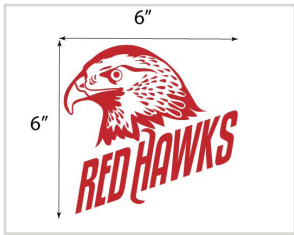

830 Option
Team Logo Wall Sticker
6" x 6" Max