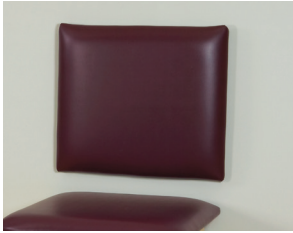

1703-4 Four Stations

1703-3 Three Stations

- Easy-clean, high pressure, laminate frame and ultra-durable, PVC-laminated legs
- Stations have tiered shelf boxes under each seat and in connecting sections
- One adjustable shelf in each tiered shelf box
- Choose 27" or 30" seat width
- Ships flat to save money
- Easy assembly
- Easily connect units
- Comfortable padded seats
- Tough, knit-backed, vinyl upholstery
- 450 lbs combined load and force capacity

1703-2 Two Stations

Specifications

Each Station Seat — 48" D x 27" W or 30" W

Each Seat Section — 39" D x 24" W x 36" Seat H"

Each Connecting Shelf — 40" D x 21" W

27" Wide Seat—2-Station Model: 72" W

27" Wide Seat—3-Station Model:..... 117" W

717 Option
 Upholstered Wall Mounted
 Backrest Pad

718 Option
 Laminated Hook & Loop
 Wall Board

822 Option
 Laminate Team Logo Wall
 Board

715 Option
 Drop-In, Waste Hamper for
 Taping Stations

823 Option
 Laminate Countertop for
 Classic Taping Stations