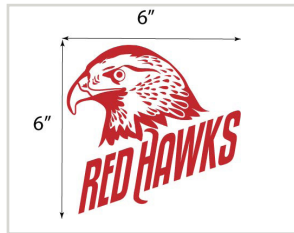

721 Option
 Team Logo Side Panels/
 Classic

728 Option
 Team Logo Vinyl Sticker on
 Classic Table Frame

729 Option
 Team Logo Wall Sticker
 24" x 24" Max

831 Option
 Team Logo Wall Sticker
 12" x 12" Max