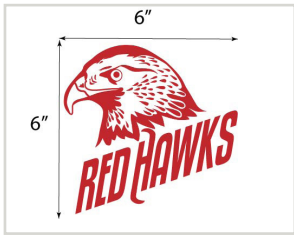

721 Option
 Team Logo Side Panels/
 Classic

728 Option
 Team Logo Vinyl Sticker on
 Classic Table Frame

729 Option
 Team Logo Wall Sticker
 24" x 24" Max

831 Option
 Team Logo Wall Sticker
 12" x 12" Max