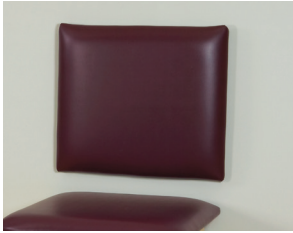

717 Option
Upholstered Wall Mounted
Backrest Pad